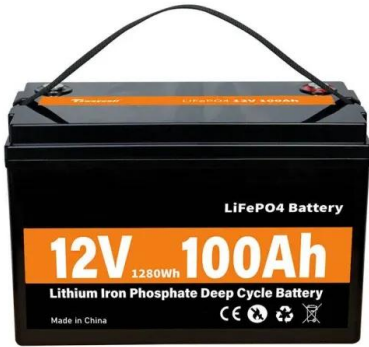

What does 324kwh outdoor battery cabinet mean

241KWH Battery Cabinet

High quality 241kWh Air Cooling All in One Battery Cabinet - AC Cooling for Outdoor use. from China, China's leading product market 241kWh Cabinet Power Station product, with strict ...

[Product Information](#)

[DeepL Übersetzer: Der präziseste Übersetzer der Welt](#)

Übersetzen Sie Texte und ganze Dateien im Handumdrehen. Präzise Übersetzungen für Einzelnutzer und Teams. Jeden Tag nutzen Millionen von Menschen DeepL.

[Product Information](#)