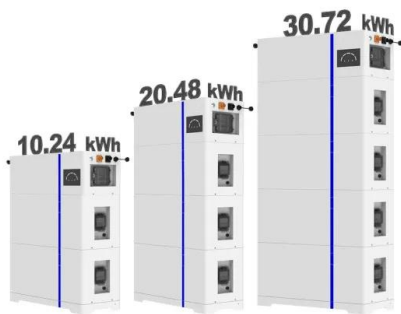

[Product Information](#)

ESS

Base Station Batteries

REVOV's lithium iron phosphate (LiFePO4) batteries are ideal telecom base station batteries. These batteries offer reliable, cost-effective backup power for communication networks. They ...

[Product Information](#)

[A Comprehensive Guide to Telecom Battery Cabinets](#)

A comprehensive guide to telecom battery cabinets provides essential information on their features, types, selection criteria, installation tips, and innovations in technology. ...

[Product Information](#)

Battery Storage Cabinet

KDST provides high-performance battery energy storage cabinet solutions, specially designed for key applications such as telecom base stations, industrial control, and power systems. The ...

[Product Information](#)