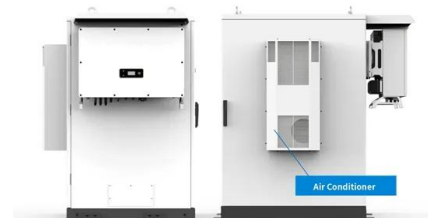

What are the base station energy storage cabinets? , NenPower

Base station energy storage cabinets are critical components of telecommunications infrastructure designed to ensure reliable power supply, support ...

[Product Information](#)

[Rack Lithium Battery Solutions for Telecom Base Stations](#)

Rack Lithium Battery Solutions for Telecom Base Stations Rack lithium battery solutions for telecom base stations provide high-density, scalable energy storage designed for ...

[Product Information](#)

Which Rack Batteries Are Most Reliable for Telecom Base Stations?

Telecom base stations thrive on fault-tolerant energy systems. RackBattery's 51.2V LiFePO4 racks feature cell-level fusing and IP55 enclosures, ensuring operation in monsoons ...

[Product Information](#)

Communications Cabinet Solutions Outdoor telecommunications cabinet

The standardized cabinet solution of BETE communication outdoor base station is a brand-new site installation scheme and product. It inherits the accommodation characteristics of ...

[Product Information](#)