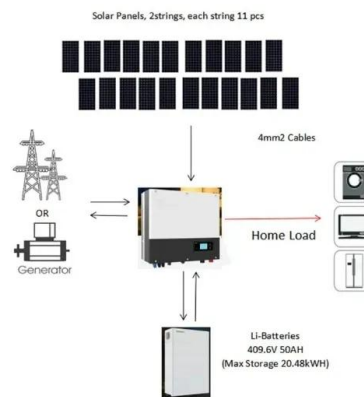

Product Information

Outdoor Battery Cabinet Solar System and Telecom Base Station

Product Description Outdoor Battery Cabinet Solar System and Telecom Base Station Sorotec Outdoor cabinet was developed for easing customers' pressure in site ...

Product Information