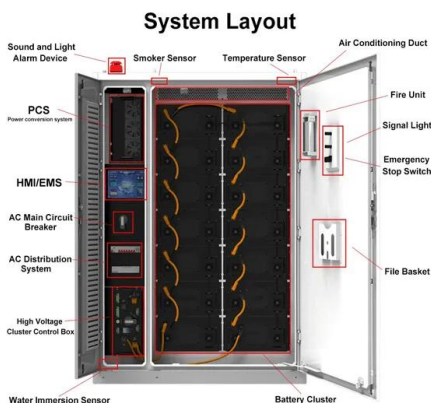

Product Information

Outdoor Battery Cabinet Solar System and Telecom Base Station

Product Description Outdoor Battery Cabinet Solar System and Telecom Base Station Sorotec Outdoor cabinet was developed for easing customers' pressure in site ...

Product Information