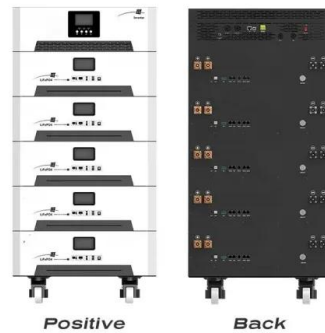

[How to convert solar energy to generate electricity at ...](#)

1. Converting solar energy to generate electricity at night involves several innovative strategies, three of which are: **a. Storage systems, which ...