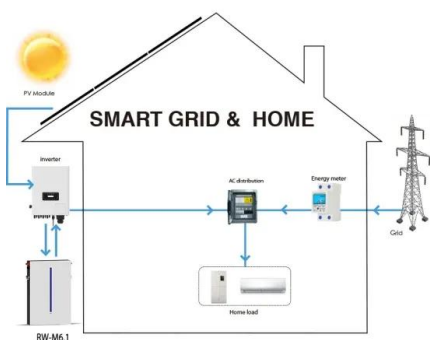

[Product Information](#)

[372kWh 1331V Battery Storage Cabinet with Liquid ...](#)

BESS-372K, the liquid cooling battery storage cabinet that offers high safety, efficiency, and convenience. Equipped with high-quality phosphate iron lithium ...

[Product Information](#)