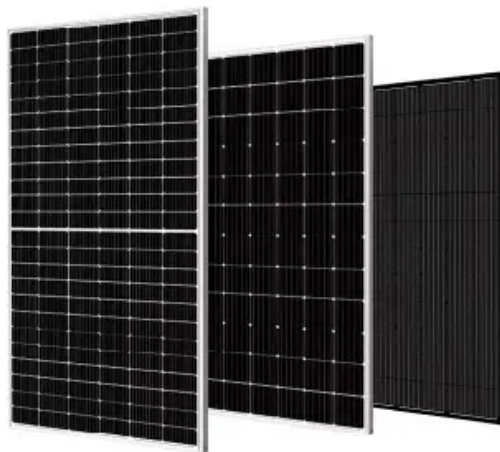

Industrial energy storage cabinet BESS

Overview

What is a battery energy storage system (BESS) container?

Battery Energy Storage System (BESS) container is a specialized, modular unit designed to house and operate large-scale battery storage systems. These containers are typically used in applications ranging from grid energy storage and renewable energy integration to backup power and commercial solar Storage Batteries.

What is a Bess energy storage system?

A BESS is a type of energy storage system that uses batteries to store and distribute energy in the form of electricity. These systems are commonly used in electricity grids and in other applications such as electric vehicles, solar power installations, and smart homes.

.

What is a Bess container?

Here's a System schematic design drawing of BESS container: Structure and Housing: BESS containers are often constructed from robust materials like steel, designed to withstand harsh environmental conditions. The container is usually the size of a standard shipping container (20 or 40 feet) for ease of transport and scalability.