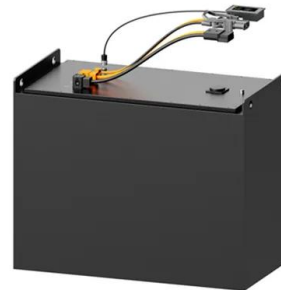

Battery Energy Storage System Bess, Industrial Energy Storage.

From 215kWh to megawatts, this modular solution offers seamless scalability at a cost-effective rate. Integrated with battery cells, BMS, HVAC, and fire suppression within a high IP outdoor ...

[Product Information](#)