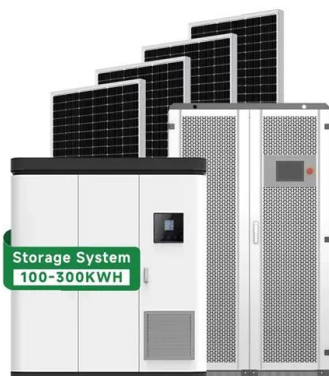

[Product Information](#)