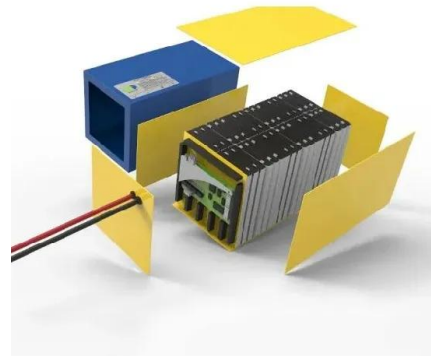

2200W energy storage device

PUSUNG-R (Fit for 19 inch cabinet)

Overview

How much power does a sonic 2200W portable power station have?

Powerful and Portable: The Sonic 2200W portable power station built-in 2200Wh NCM Lithium battery pack and delivers 2200W of AC power (3300W Peak). The battery features high energy density, allowing energy storage systems to store more power within a limited space, weighing just 46.3 lbs for home use or emergency.

2200W energy storage device

[Shop GRECELL Portable Power Station 2200W Online](#)

The GRECELL Portable Power Station 2200W Solar Generator features a 1126Wh LiFePO4 battery, providing 2200W rated and 4800W peak power. It has 13 versatile ports, including AC, ...

[Product Information](#)

[Two kWh on-the-Go , Introducing UGREEN PowerRoam 2200 ...](#)

Positioned as the flagship product of the UGREEN energy storage family, the PowerRoam 2200 offers an impressive battery capacity capable of storing up to 2 kWh of ...

[Product Information](#)

[Product Information](#)

**Mobile Home Energy Storage Power Supply
Battery Outdoor Emergency 2200w**

The portable power station can charge 12 devices at the same time. it features with 3*AC Outlets, 2*DC Outputs, 1*Car Charging Output, 4* USB-A QC3.0 Port, 2* USB-C Port ...