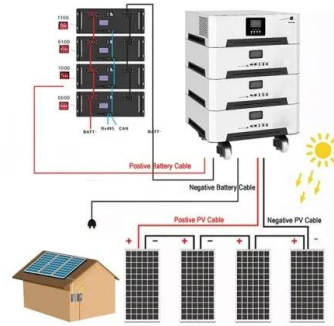

[Product Information](#)

SG600 solar pump drive for pumps driving with MPPT function, ...

KEWO SG600 Series Solar Pump Drives/Inverters
SG600 Solar pump drives advantages:
KewoSG600 solar pump drive is positioned in environmental-friendly and economical PV ...

[Product Information](#)

- IP65/IP55 OUTDOOR CABINET
- OUTDOOR MODULE CABINET
- OUTDOOR ENERGY STORAGE CABINET
- 19 INCH

[Solar Pump Inverter 15KW Water Pumping System 3 Phase](#)

Solar Pump Inverter 15KW Water Pumping System 3 Phase solar pump inverter adopts MPPT (Maximum Power Point Tracking) and excellent motor drive technology to maximize the power ...